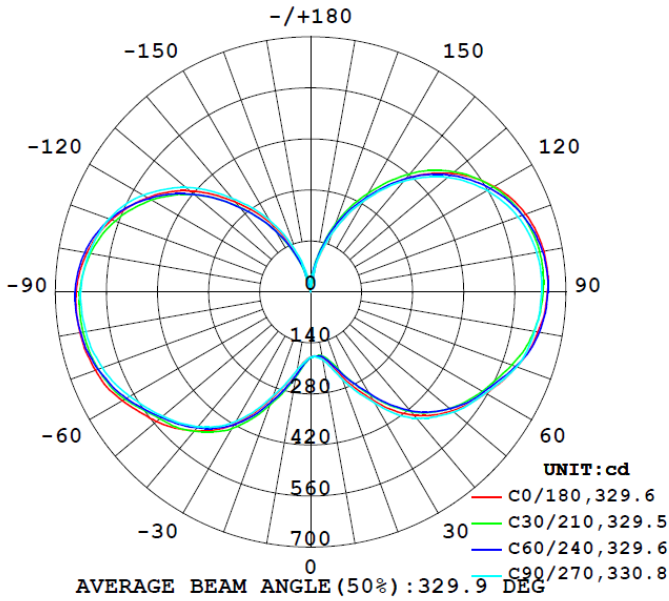

45W

Flux out: 684.6 lm

Height	Eavg, Emax	Angle: 90.00deg	Diameter
1m	217.9, 286.3lx		200.00cm
2m	54.48, 71.57lx		400.00cm
3m	24.21, 31.81lx		600.00cm
4m	13.62, 17.89lx		800.00cm
5m	8.716, 11.45lx		1000.00cm
6m	6.053, 7.952lx		1200.00cm
7m	4.447, 5.843lx		1400.00cm
8m	3.405, 4.473lx		1600.00cm
9m	2.690, 3.534lx		1800.00cm
10m	2.179, 2.863lx		2000.00cm

Note: The Curves indicate the illuminated area and the average illumination when the luminaire is at different distance.