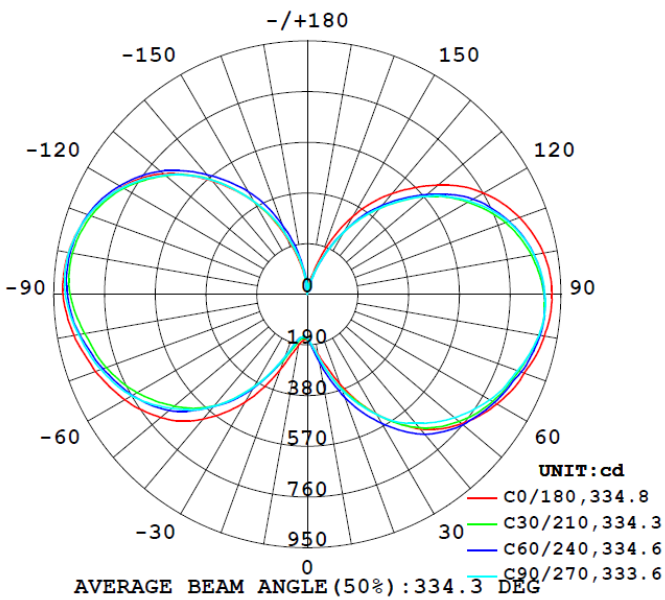

Height	Eavg, Emax	Angle: 90.00deg	Diameter
1m	217.9, 286.3lx		200.00cm
2m	54.48, 71.57lx		400.00cm
3m	24.21, 31.81lx		600.00cm
4m	13.62, 17.89lx		800.00cm
5m	8.716, 11.45lx		1000.00cm
6m	6.053, 7.952lx		1200.00cm
7m	4.447, 5.843lx		1400.00cm
8m	3.405, 4.473lx		1600.00cm
9m	2.690, 3.534lx		1800.00cm
10m	2.179, 2.863lx		2000.00cm

Note: The Curves indicate the illuminated area and the average illumination when the luminaire is at different distance.

63W

Flux out: 851.7 lm

Height	Eavg, Emax	Angle: 90.00deg	Diameter
1m	271.1, 365.3lx		200.00cm
2m	67.78, 91.33lx		400.00cm
3m	30.12, 40.59lx		600.00cm
4m	16.94, 22.83lx		800.00cm
5m	10.84, 14.61lx		1000.00cm
6m	7.531, 10.15lx		1200.00cm
7m	5.533, 7.455lx		1400.00cm
8m	4.236, 5.708lx		1600.00cm
9m	3.347, 4.510lx		1800.00cm
10m	2.711, 3.653lx		2000.00cm