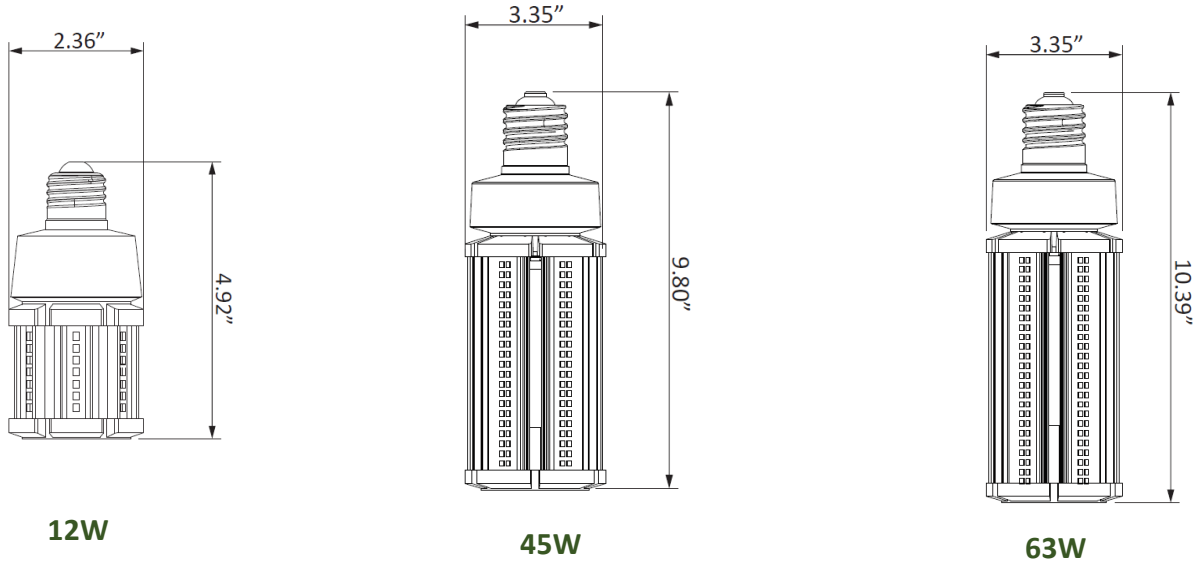

** = Non DLC Listed

DLC Product ID:

- LOD-MCL-45W50KHL-V2 – PLN5QOQGYYW8
- LOD-MCL-63W50KHL-V2 – PLFIJQ3GER6

LED MCL V2 Corn Light Series

Series	Wattage	Color Temperature	Type	Version
LOD-MCL	12W 45W 63W	5000K	HL = High Lumen	V2 = Version 2

MEASUREMENTS

MODEL	QUANTITY	WEIGHT	UPC CODE
LOD-MCL-12W50KHL-V2	1	0.46 lbs	00815586023233
LOD-MCL-45W50KHL-V2	1	1.60 lbs	00815586023264
LOD-MCL-63W50KHL-V2	1	1.80 lbs	00815586023288

OPTIONAL ACCESSORIES

Height	Eavg, Emax	Angle: 90.00deg	Diameter
1m	217.9, 286.3lx		200.00cm
2m	54.48, 71.57lx		400.00cm
3m	24.21, 31.81lx		600.00cm
4m	13.62, 17.89lx		800.00cm
5m	8.716, 11.45lx		1000.00cm
6m	6.053, 7.952lx		1200.00cm
7m	4.447, 5.843lx		1400.00cm
8m	3.405, 4.473lx		1600.00cm
9m	2.690, 3.534lx		1800.00cm
10m	2.179, 2.863lx		2000.00cm

Note: The Curves indicate the illuminated area and the average illumination when the luminaire is at different distance.

63W

Flux out: 851.7 lm

Height	Eavg, Emax	Angle: 90.00deg	Diameter
1m	271.1, 365.3lx		200.00cm
2m	67.78, 91.33lx		400.00cm
3m	30.12, 40.59lx		600.00cm
4m	16.94, 22.83lx		800.00cm
5m	10.84, 14.61lx		1000.00cm
6m	7.531, 10.15lx		1200.00cm
7m	5.533, 7.455lx		1400.00cm
8m	4.236, 5.708lx		1600.00cm
9m	3.347, 4.510lx		1800.00cm
10m	2.711, 3.653lx		2000.00cm