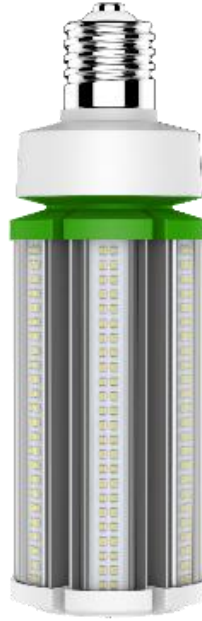

LED MCL V2 Corn Light Series

FEATURES

- IP42 rated
- Non-dimming
- No fans or moving parts providing increased reliability
- No lead or mercury
- 50,000 hours lifetime

SUITABLE APPLICATIONS

- Area lighting
- Parking decks
- Auto dealerships
- High masts
- Housing complexes
- Shopping malls
- Sporting complexes
- Parks and Recreational areas
- Municipal lots

12W

45W

63W

CONSTRUCTION:

Extruded aluminum alloy to be more conductive to heat dissipation with PC cover. Temperature sensor.

OPTICAL SYSTEM:

Samsung 2835 LED chips. 360° beam angle. High quality tempered glass optics.

E39 screw in base. No ballast required. Suitable for enclosed fixtures.

MODEL NUMBER – 5,000K	BASE	WATTAGE	LUMENS	EFFICACY	CRI	POWER FACTOR	THD	REPLACES
LOD-MCL-12W50KHL-V2 **	E26	12W	1,345.5LM	115.4LM/W	84.3	0.927	13.4%	50W HID
LOD-MCL-45W50KHL-V2	E39	45W	5,027.5LM	112.8LM/W	84.1	0.927	9.7%	200W HID
LOD-MCL-63W50KHL-V2	E39	63W	6,910.7LM	111.5LM/W	84.1	0.918	14%	250W HID

** = Non DLC Listed

DLC Product ID:

- LOD-MCL-45W50KHL-V2 – PLN5QOQGYYW8
- LOD-MCL-63W50KHL-V2 – PLFIJQ3GER6

LED MCL V2 Corn Light Series

Series	Wattage	Color Temperature	Type	Version
LOD-MCL	12W 45W 63W	5000K	HL = High Lumen	V2 = Version 2