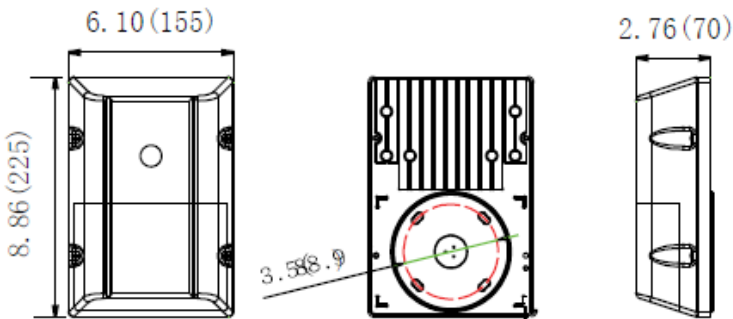

T3GE

15W Mini Wall Pack

T3GE-WP11B-15-30K-LV-N

T3GE-WP11B-15-40K-LV-N

T3GE-WP11B-15-50K-LV-N

FEATURES:

- Philips Lumileds 3030 LED chips
- Certified to ANSI C136.31-2001, 3G vibration standards
- Precision molded proprietary acrylic lenses provides multiple photometric
- Aluminum heat sink
- UV Stabilized

Also available in white