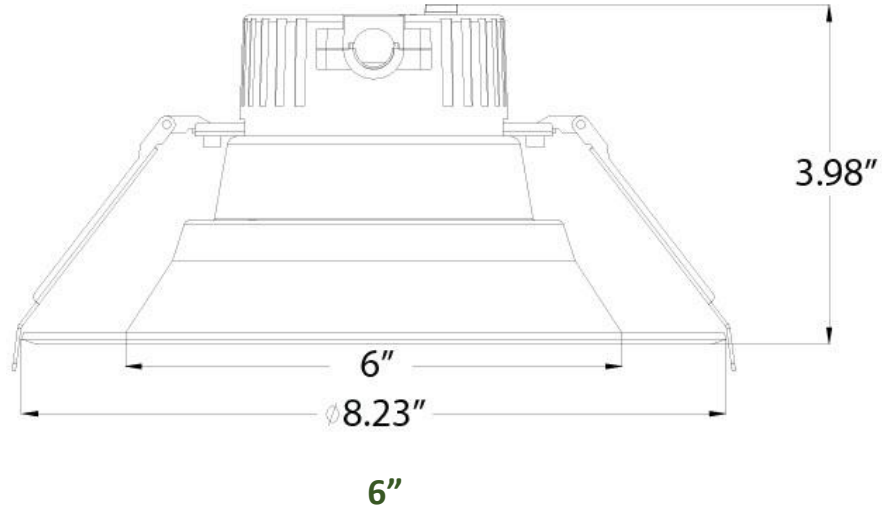

Series	Size	Wattage Options	CCT Options
LOC-DL	6" 8"	10W / 15W / 22W 12W / 20W / 30W	3,000K 4,000K 5,000K

MEASUREMENTS

MODEL	QUANTITY	WEIGHT	UPC CODE
LOC-6DL-MW-MCCT	1	1.65 lbs	00815586025695
LOC-8DL-MW-MCCT	1	1.84 lbs	00815586025701