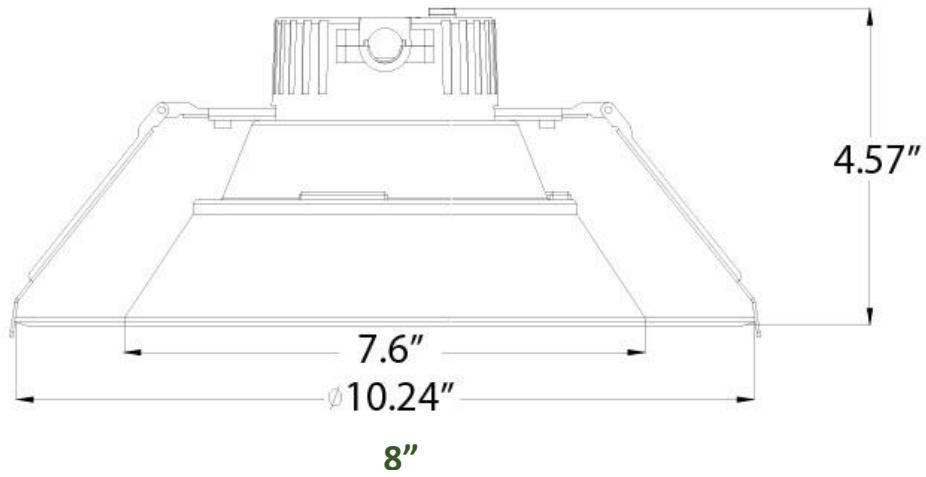

## MEASUREMENTS

MODEL	QUANTITY	WEIGHT	UPC CODE
LOC-6DL-MW-MCCT	1	1.65 lbs	00815586025695
LOC-8DL-MW-MCCT	1	1.84 lbs	00815586025701