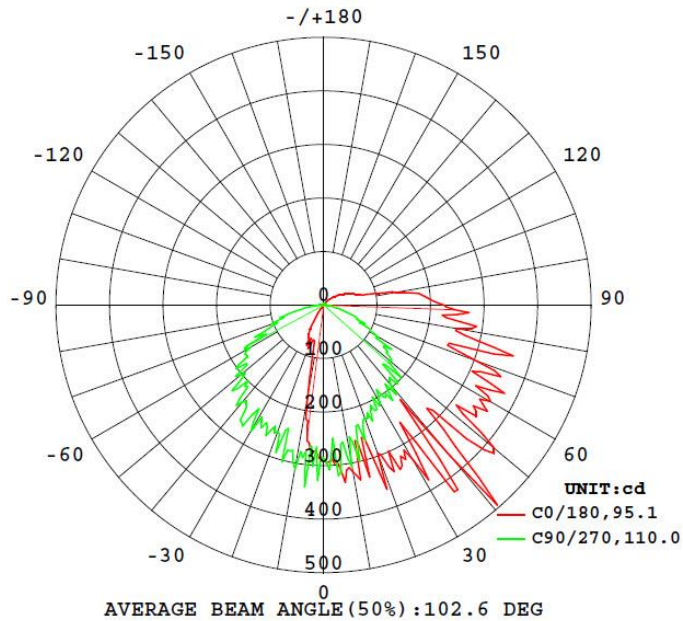

Special Order:

- Other CCTs
- Other colors

MODEL NUMBER	WATTAGE	LUMENS	EFFICACY	CRI	POWER FACTOR	THD	REPLACES
LOD-MWP-8WD50K-HLV2 (Bronze)	8W	1,128LM	141LM/W	70	0.92	20%	30W HID
LOD-MWP-15WD30K-HLV2 (Bronze)	15W	2,229.31LM	140.38LM/W	71.7	0.925	16.9%	30W - 50W HID
LOD-MWP-15WD40K-HLV2 (Bronze)	15W	2,070LM	138LM/W	70	0.92	20%	30W - 50W HID
LOD-MWP-15WD30K-HLV2 (Frosted)	15W	2,229.31LM	140.38LM/W	71.7	0.925	16.9%	30W - 50W HID
LOD-MWP-15WD50K-HLV2 (Frosted)	15W	2,115LM	141LM/W	70	0.92	20%	30W - 50W HID
LOD-MWP-25WD40K-HLV2 (Bronze)	25W	3,478LM	138LM/W	70	0.92	20%	30W - 50W HID
LOD-MWP-25WD50K-HLV2 (Bronze)	25W	3,554LM	141LM/W	70	0.92	20%	30W - 50W HID
LOD-MWP-25WD50K-HLV2 (White)	25W	3,554LM	141LM/W	70	0.92	20%	30W - 50W HID

8W

15W

Flux out: 690.2 lm

Note: The Curves indicate the illuminated area and the average illumination when the luminaire is at different distance.

25W

Height Eavg, Emax Angle: 96.28deg Diameter
 Note: The Curves indicate the illuminated area and the average illumination when the luminaire is at different distance.