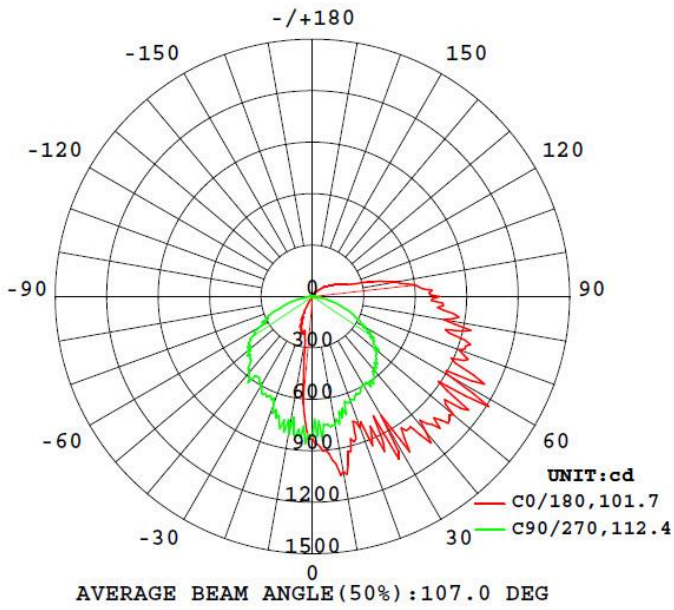

8W

15W

Flux out: 690.2 lm

Note: The Curves indicate the illuminated area and the average illumination when the luminaire is at different distance.

25W

Height Eavg, Emax Angle: 96.28deg Diameter
 Note: The Curves indicate the illuminated area and the average illumination when the luminaire is at different distance.