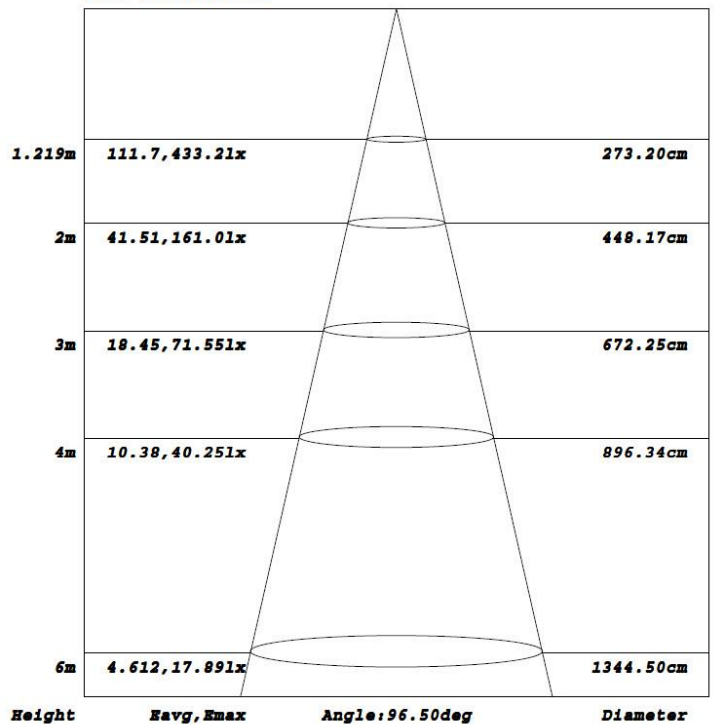

Special Order:

- Other CCTs
- Other colors

MODEL NUMBER	WATTAGE	LUMENS	EFFICACY	CRI	POWER FACTOR	THD	REPLACES
LOD-MWP-8WD50K-HLV2 (Bronze)	8W	1,128LM	141LM/W	70	0.92	20%	30W HID
LOD-MWP-15WD30K-HLV2 (Bronze)	15W	2,229.31LM	140.38LM/W	71.7	0.925	16.9%	30W - 50W HID
LOD-MWP-15WD40K-HLV2 (Bronze)	15W	2,070LM	138LM/W	70	0.92	20%	30W - 50W HID
LOD-MWP-15WD30K-HLV2 (Frosted)	15W	2,229.31LM	140.38LM/W	71.7	0.925	16.9%	30W - 50W HID
LOD-MWP-15WD50K-HLV2 (Frosted)	15W	2,115LM	141LM/W	70	0.92	20%	30W - 50W HID
LOD-MWP-25WD40K-HLV2 (Bronze)	25W	3,478LM	138LM/W	70	0.92	20%	30W - 50W HID
LOD-MWP-25WD50K-HLV2 (Bronze)	25W	3,554LM	141LM/W	70	0.92	20%	30W - 50W HID
LOD-MWP-25WD50K-HLV2 (White)	25W	3,554LM	141LM/W	70	0.92	20%	30W - 50W HID

Series	Wattage	Color Temperature	Style
LOD-MWP	8W 15W 25W	3000K 4000K 5000K	HLV2 = High Lumen Version 2

MEASUREMENTS

MODEL	QUANTITY	WEIGHT	UPC CODE
LOD-MWP-8WD50K-HLV2	1	2.10 lbs	00815586025138
LOD-MWP-15WD30K-HLV2	1	2.10 lbs	00815586025145
LOD-MWP-15WD50K-HLV2	1	2.10 lbs	00815586025169
LOD-MWP-25WD40K-HLV2	1	2.10 lbs	00815586025213
LOD-MWP-25WD50K-HLV2	1	2.10 lbs	00815586025220
LOD-MWP-25WD50K-HLV2 (White)	1	2.10 lbs	00815586029051

8W

15W

Flux out: 690.2 lm

Note: The Curves indicate the illuminated area and the average illumination when the luminaire is at different distance.

25W

Height Eavg, Emax Angle: 96.28deg Diameter
 Note: The Curves indicate the illuminated area and the average illumination when the luminaire is at different distance.