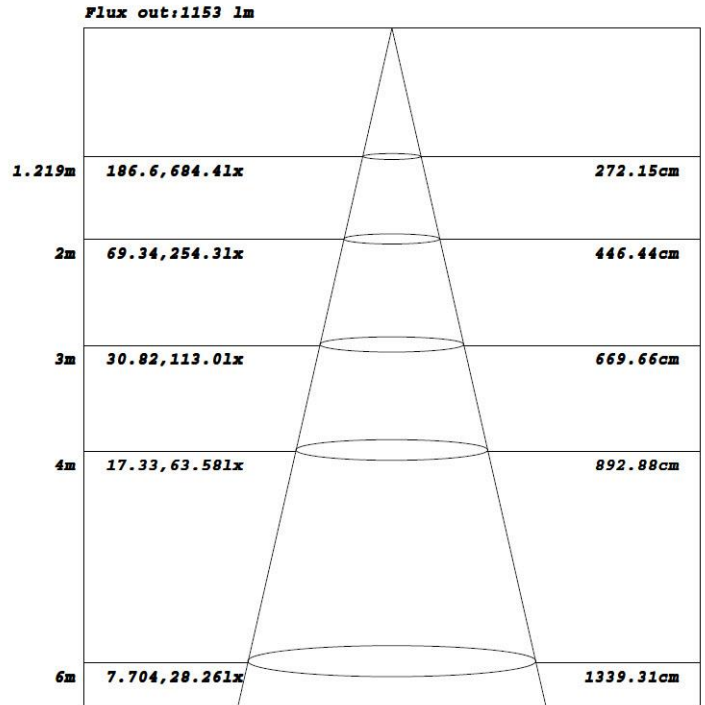

Series	Wattage	Color Temperature	Style
LOD-MWP	8W 15W 25W	3000K 4000K 5000K	HLV2 = High Lumen Version 2

MEASUREMENTS

MODEL	QUANTITY	WEIGHT	UPC CODE
LOD-MWP-8WD50K-HLV2	1	2.10 lbs	00815586025138
LOD-MWP-15WD30K-HLV2	1	2.10 lbs	00815586025145
LOD-MWP-15WD50K-HLV2	1	2.10 lbs	00815586025169
LOD-MWP-25WD40K-HLV2	1	2.10 lbs	00815586025213
LOD-MWP-25WD50K-HLV2	1	2.10 lbs	00815586025220
LOD-MWP-25WD50K-HLV2 (White)	1	2.10 lbs	00815586029051

8W

15W

Flux out: 690.2 lm

Note: The Curves indicate the illuminated area and the average illumination when the luminaire is at different distance.

25W

Height Eavg, Emax Angle: 96.28deg Diameter
 Note: The Curves indicate the illuminated area and the average illumination when the luminaire is at different distance.