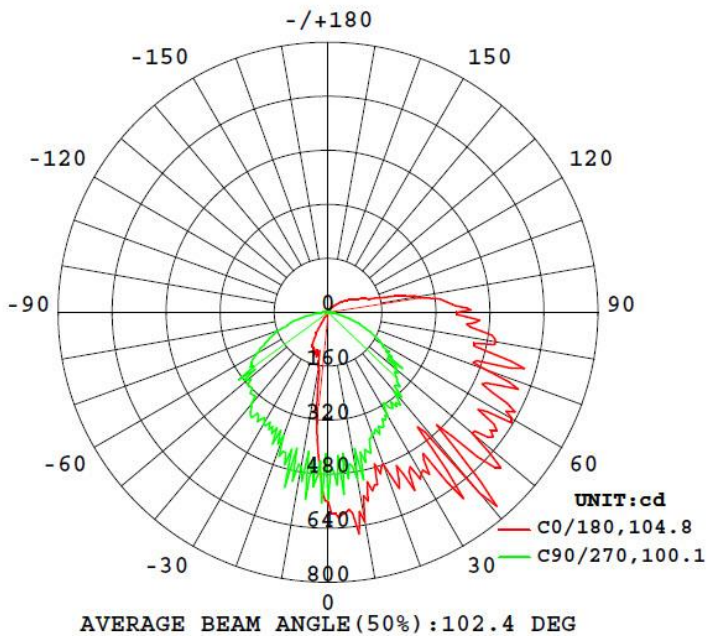

Special Order:

- Other CCTs
- Other colors

MODEL NUMBER	WATTAGE	LUMENS	EFFICACY	CRI	POWER FACTOR	THD	REPLACES
LOD-MWP-8WD50K-HLV2 (Bronze)	8W	1,128LM	141LM/W	70	0.92	20%	30W HID
LOD-MWP-15WD30K-HLV2 (Bronze)	15W	2,229.31LM	140.38LM/W	71.7	0.925	16.9%	30W - 50W HID
LOD-MWP-15WD40K-HLV2 (Bronze)	15W	2,070LM	138LM/W	70	0.92	20%	30W - 50W HID
LOD-MWP-15WD30K-HLV2 (Frosted)	15W	2,229.31LM	140.38LM/W	71.7	0.925	16.9%	30W - 50W HID
LOD-MWP-15WD50K-HLV2 (Frosted)	15W	2,115LM	141LM/W	70	0.92	20%	30W - 50W HID
LOD-MWP-25WD40K-HLV2 (Bronze)	25W	3,478LM	138LM/W	70	0.92	20%	30W - 50W HID
LOD-MWP-25WD50K-HLV2 (Bronze)	25W	3,554LM	141LM/W	70	0.92	20%	30W - 50W HID
LOD-MWP-25WD50K-HLV2 (White)	25W	3,554LM	141LM/W	70	0.92	20%	30W - 50W HID

Series	Wattage	Color Temperature	Style
LOD-MWP	8W 15W 25W	3000K 4000K 5000K	HLV2 = High Lumen Version 2

MEASUREMENTS

MODEL	QUANTITY	WEIGHT	UPC CODE
LOD-MWP-8WD50K-HLV2	1	2.10 lbs	00815586025138
LOD-MWP-15WD30K-HLV2	1	2.10 lbs	00815586025145
LOD-MWP-15WD50K-HLV2	1	2.10 lbs	00815586025169
LOD-MWP-25WD40K-HLV2	1	2.10 lbs	00815586025213
LOD-MWP-25WD50K-HLV2	1	2.10 lbs	00815586025220
LOD-MWP-25WD50K-HLV2 (White)	1	2.10 lbs	00815586029051

8W

15W

Flux out: 690.2 lm

Note: The Curves indicate the illuminated area and the average illumination when the luminaire is at different distance.

25W

Height Eavg, Emax Angle: 96.28deg Diameter
 Note: The Curves indicate the illuminated area and the average illumination when the luminaire is at different distance.