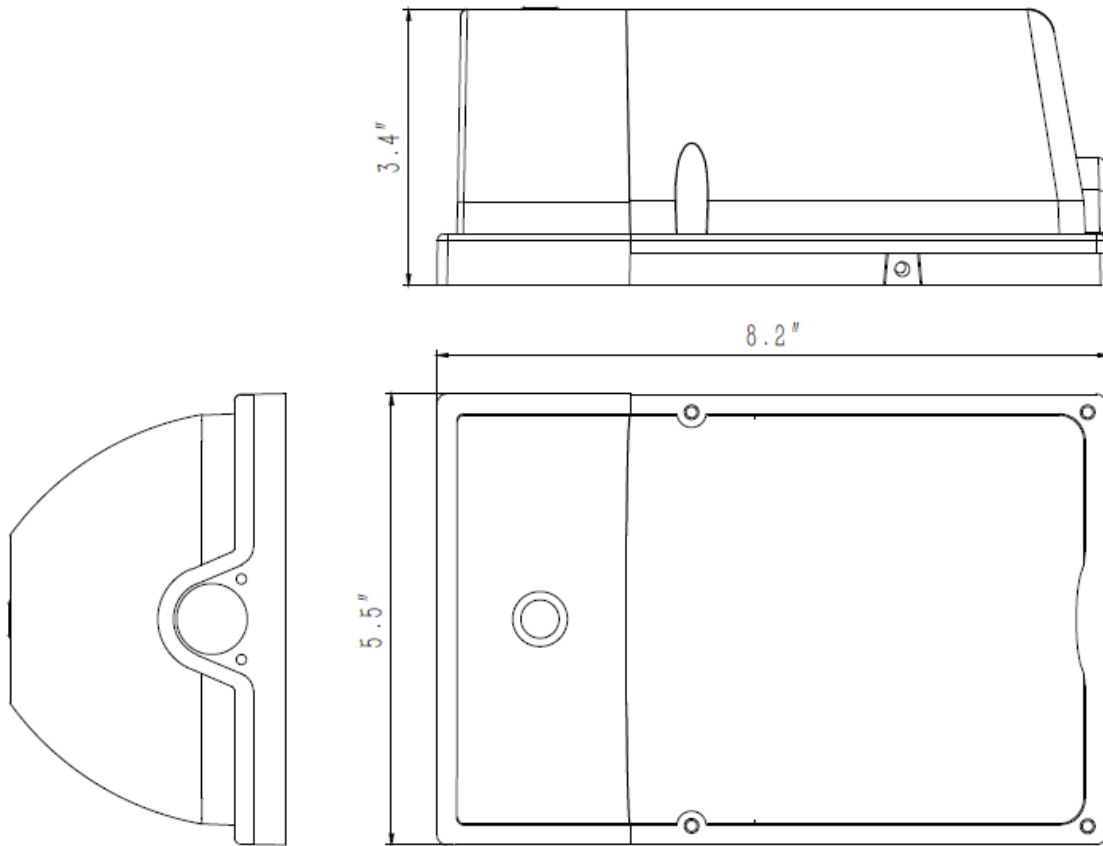

Series	Wattage	Color Temperature	Style
LOD-MWP	8W 15W 25W	3000K 4000K 5000K	HLV2 = High Lumen Version 2

MEASUREMENTS

MODEL	QUANTITY	WEIGHT	UPC CODE
LOD-MWP-8WD50K-HLV2	1	2.10 lbs	00815586025138
LOD-MWP-15WD30K-HLV2	1	2.10 lbs	00815586025145
LOD-MWP-15WD50K-HLV2	1	2.10 lbs	00815586025169
LOD-MWP-25WD40K-HLV2	1	2.10 lbs	00815586025213
LOD-MWP-25WD50K-HLV2	1	2.10 lbs	00815586025220
LOD-MWP-25WD50K-HLV2 (White)	1	2.10 lbs	00815586029051