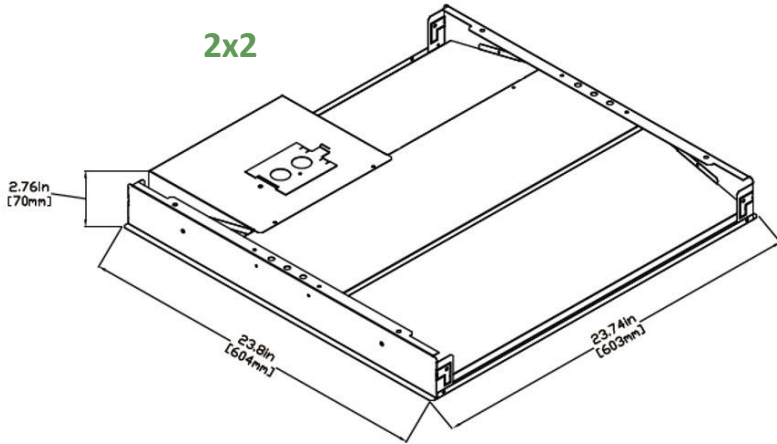

INSTALLATION & MOUNTING:

Surface mount kit and recessed kit.

CONTROLS & DIMMING:

0-10V dimming comes standard.

MODEL NUMBER – 3,500K / 4,000K / 5,000K	SIZE	WATTAGE	LUMENS	EFFICACY	CRI	POWER FACTOR	THD	REPLACES
LOD-22MWTR29W-35K	2x2	19W	2,703LM	141.1LM/W	80	0.967	12.72%	100W HID
LOD-22MWTR29W-35K	2x2	24W	3,384LM	141.1LM/W	80	0.967	12.72%	100W HID
LOD-22MWTR29W-35K	2x2	29W	4,092LM	141.1LM/W	80	0.967	12.72%	100W HID
LOD-24MWTR39W-40K	2x4	24W	3,439LM	140.9LM/W	80	0.9	20%	150W HID
LOD-24MWTR39W-40K	2x4	32W	4,160LM	140.9LM/W	80	0.9	20%	150W HID
LOD-24MWTR39W-40K	2x4	39W	5,495LM	140.9LM/W	80	0.9	20%	150W HID
LOD-24MWTR39W-50K	2x4	24W	3,453LM	140.9LM/W	80	0.9	20%	150W HID
LOD-24MWTR39W-50K	2x4	32W	4,160LM	140.9LM/W	80	0.9	20%	150W HID
LOD-24MWTR39W-50K	2x4	39W	5,518LM	140.9LM/W	80	0.9	20%	150W HID

Series	Size	2x2 Wattage	2x4 Wattage	Color Temperature
LOD-22MWTR	22 = 2x2	19W	24W	3500K
LOD-24MWTR	24 = 2x4	24W	32W	4000K
		29W	39W	5000K

MEASUREMENTS

MODEL	QUANTITY	WEIGHT	UPC CODE
LOD-22MWTR29W-35K	1	lbs	00815586029068
LOD-24MWTR39W-40K	1	13.77 lbs	00815586024308
LOD-24MWTR39W-50K	1	13.77 lbs	00815586024346