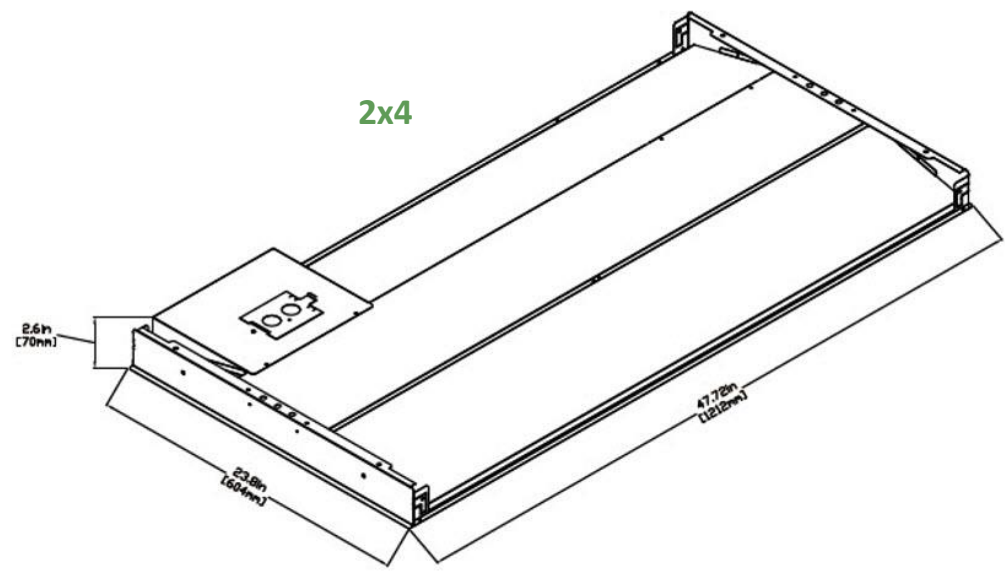

Series	Size	2x2 Wattage	2x4 Wattage	Color Temperature
LOD-22MWTR	22 = 2x2	19W	24W	3500K
LOD-24MWTR	24 = 2x4	24W	32W	4000K
		29W	39W	5000K

MEASUREMENTS

MODEL	QUANTITY	WEIGHT	UPC CODE
LOD-22MWTR29W-35K	1	lbs	00815586029068
LOD-24MWTR39W-40K	1	13.77 lbs	00815586024308
LOD-24MWTR39W-50K	1	13.77 lbs	00815586024346