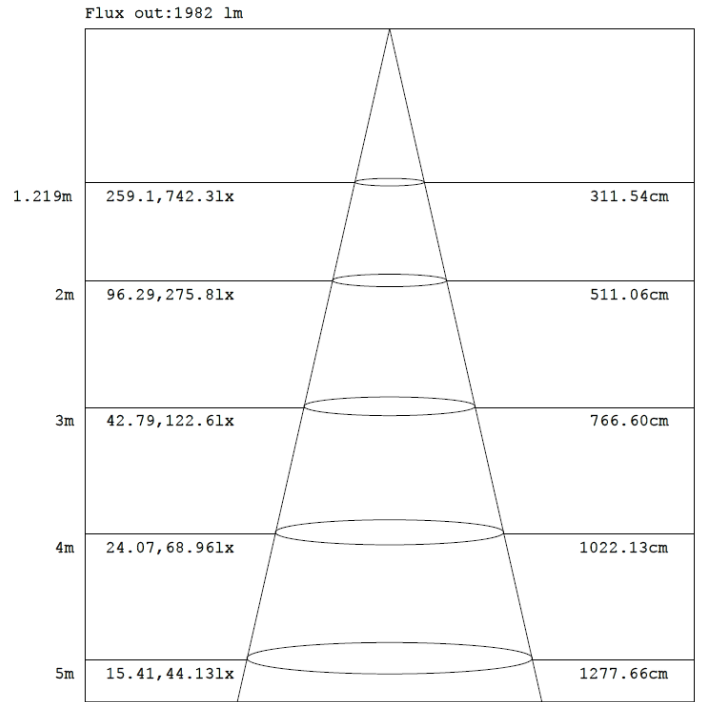

## 2 FOOT 23W

Note: The Curves indicate the illuminated area and the average illumination when the luminaire is at different distance.