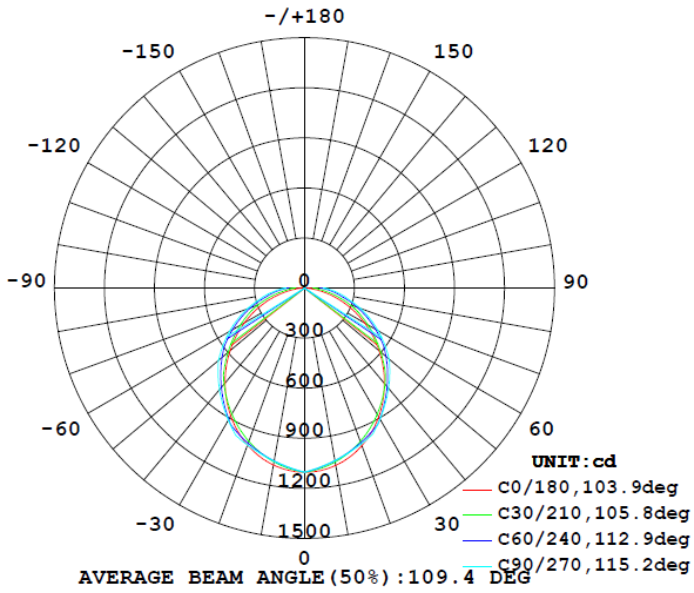

## 2 FOOT 23W

Note: The Curves indicate the illuminated area and the average illumination when the luminaire is at different distance.