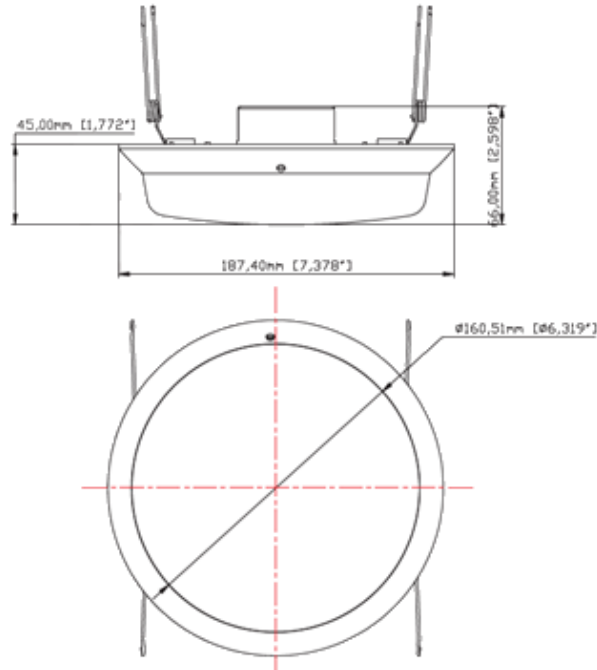

INSTALLATION & MOUNTING:

GU24 base

DIMMING:

Continuously dimmable

MODEL NUMBER	WATTAGE	LUMENS	EFFICACY	CRI	POWER FACTOR	REPLACES
LOD-DL56SM-AD10W-30K	10W	940LM	94LM/W	82	0.97	75W

Energy Star ID:

- LOD-DL56SM-AD10W-30K - 2256274

Series	Size	5/6 Inch Wattage	Color Temperature
LOD-DL56SM	5/6"	10W	3,000K

MEASUREMENTS

MODEL	QUANTITY	SIZE
LOD-DL56SM-AD10W-30K	1	7.38" x 6.32" x 2.6"