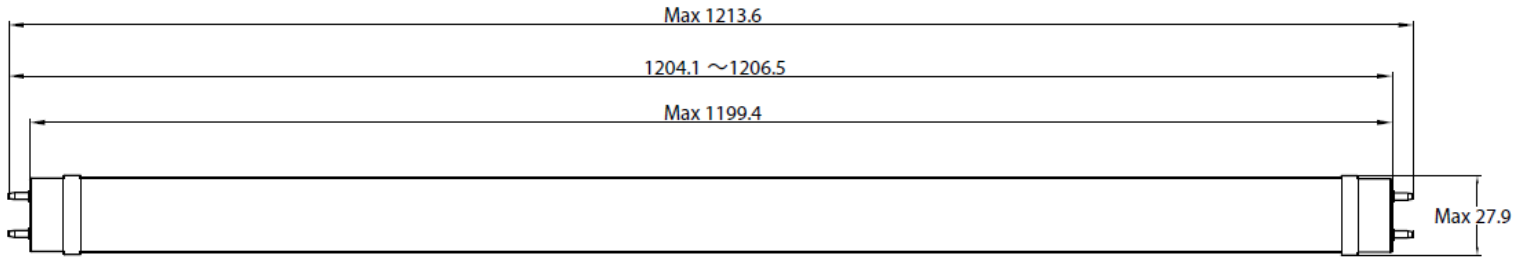

WATTAGE	CCT	LUMENS	EFFICACY	VOLTAGE	CRI	POWER FACTOR	THD	REPLACES
17W	6500K	2,200LM	130lm/w	120-277V	80	0.9	15%	32W

MEASUREMENTS

MODEL	QUANTITY	WEIGHT	UPC CODE
LOC-T84FT-17W50K-G B	1	0.46 lbs	00810050941297
LOC-T84FT-17W65K-G B	1	0.46 lbs	00810050941303