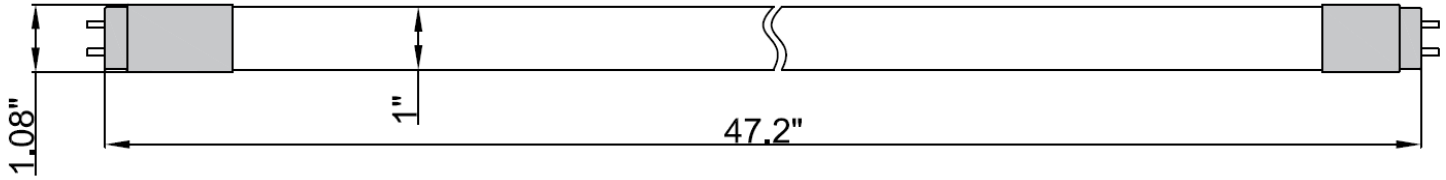

Series	Type	Wattage	CCT Options	Lens
LOD-YM	T8 4 Foot	24W	5000K	Frosted

MEASUREMENTS

MODEL	QUANTITY	WEIGHT	UPC CODE
LOD-GDMT84F-24W50KF YM	1	0.526 lbs	00815586025466