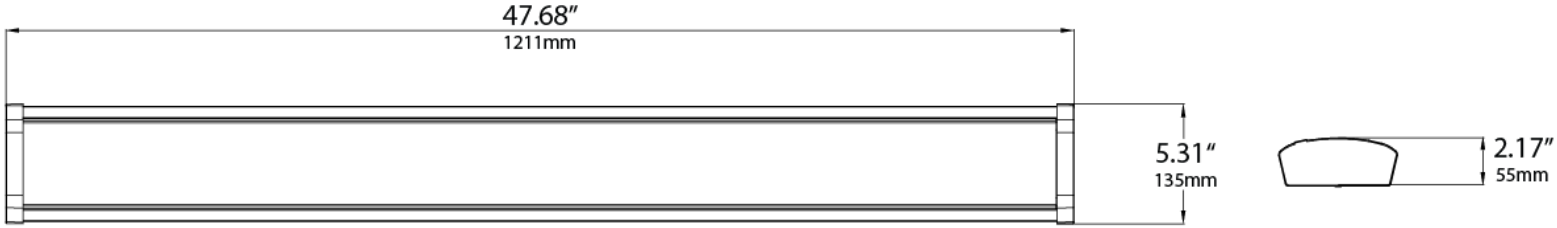

INSTALLATION & MOUNTING:

Suspension or surface mounting options.

CONTROLS & DIMMING:

0-10V dimming comes standard.

MODEL NUMBER	WATTAGE	LUMENS	EFFICACY	CRI	POWER FACTOR	THD	REPLACES
LOC-4FTWA-MW(32/40/48)MCCT(35/40/50)D	32W	3,680LM	115LM/W	81.6	0.969	17.2%	
LOC-4FTWA-MW(32/40/48)MCCT(35/40/50)D	40W	4,600LM	115LM/W	81.6	0.969	17.2%	
LOC-4FTWA-MW(32/40/48)MCCT(35/40/50)D	48W	5,814.72LM	120.5LM/W	81.6	0.969	17.2%	

MEASUREMENTS

MODEL	QUANTITY	WEIGHT	UPC CODE
LOC-4FTWA-MW(32/40/48)MCCT(35/40/50)D	1	lbs	00810050942379

PHOTOMETRIC