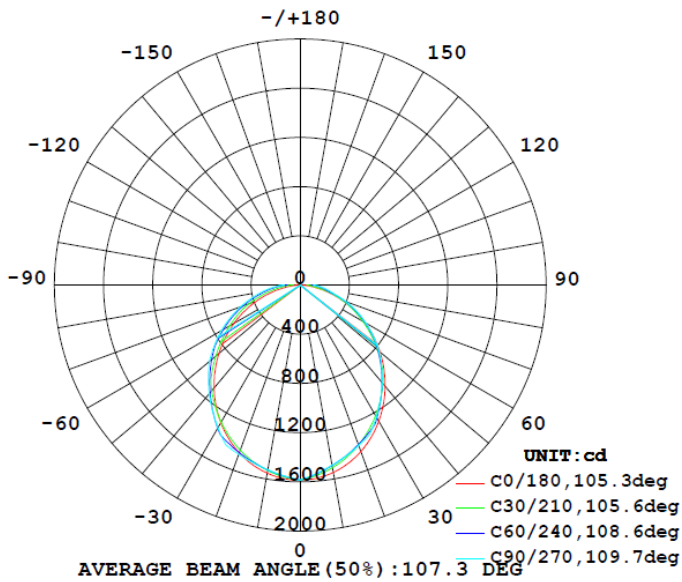

## 4 FOOT 22W

Note: The Curves indicate the illuminated area and the average illumination when the luminaire is at different distance.

## 4 FOOT 28W

Note: The Curves indicate the illuminated area and the average illumination when the luminaire is at different distance.

## 4 FOOT 34W

Flux out:1982 lm

Note: The Curves indicate the illuminated area and the average illumination when the luminaire is at different distance.

## 4 FOOT 44W

Flux out:2895 lm

Note: The Curves indicate the illuminated area and the average illumination when the luminaire is at different distance.