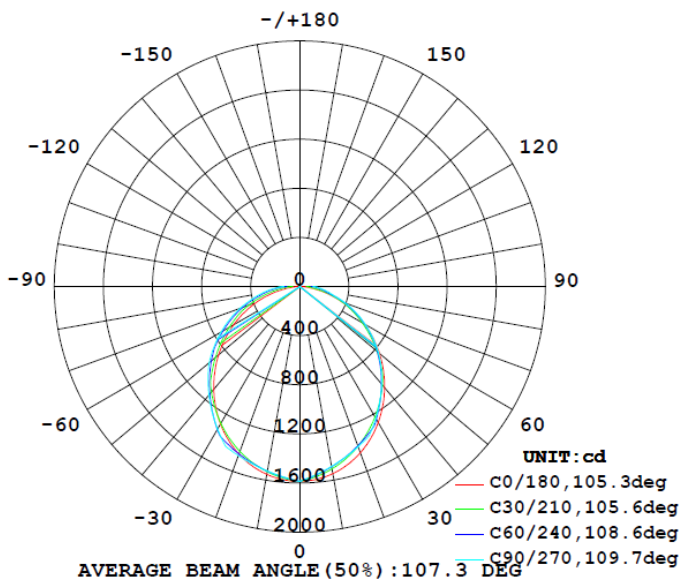

## 4 FOOT 22W

Note: The Curves indicate the illuminated area and the average illumination when the luminaire is at different distance.

## 4 FOOT 28W

Note: The Curves indicate the illuminated area and the average illumination when the luminaire is at different distance.