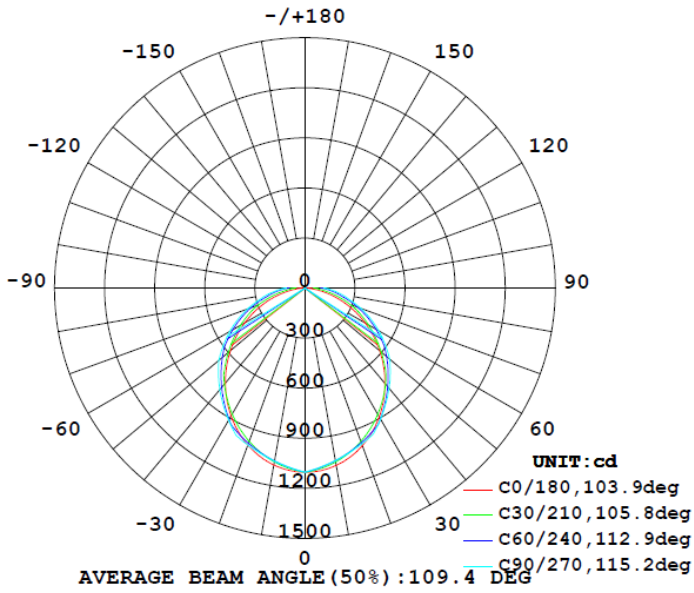

## 4 FOOT 22W

Note: The Curves indicate the illuminated area and the average illumination when the luminaire is at different distance.

## 4 FOOT 28W

Note: The Curves indicate the illuminated area and the average illumination when the luminaire is at different distance.

## 4 FOOT 34W

Flux out:1982 lm

Note: The Curves indicate the illuminated area and the average illumination when the luminaire is at different distance.