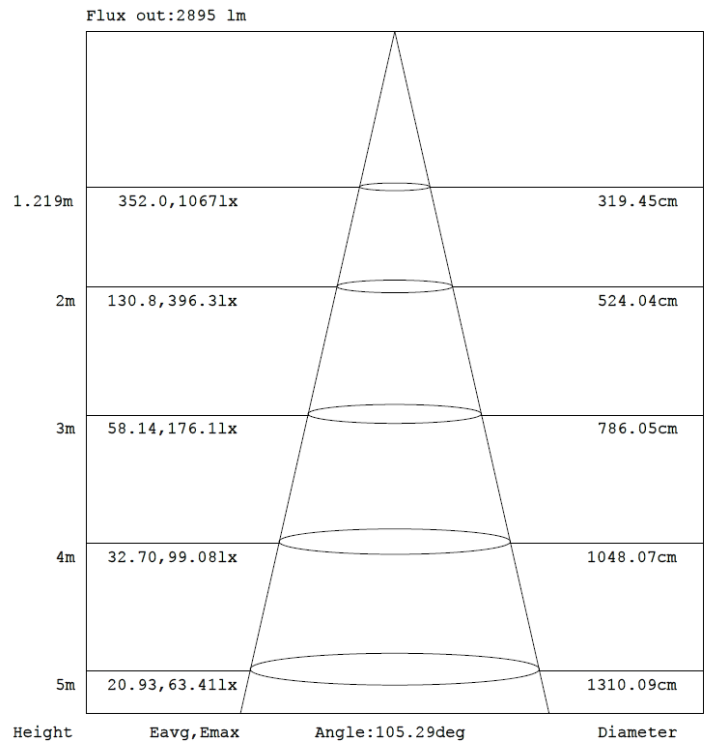

## 4 FOOT 22W

Note: The Curves indicate the illuminated area and the average illumination when the luminaire is at different distance.

## 4 FOOT 28W

Note: The Curves indicate the illuminated area and the average illumination when the luminaire is at different distance.