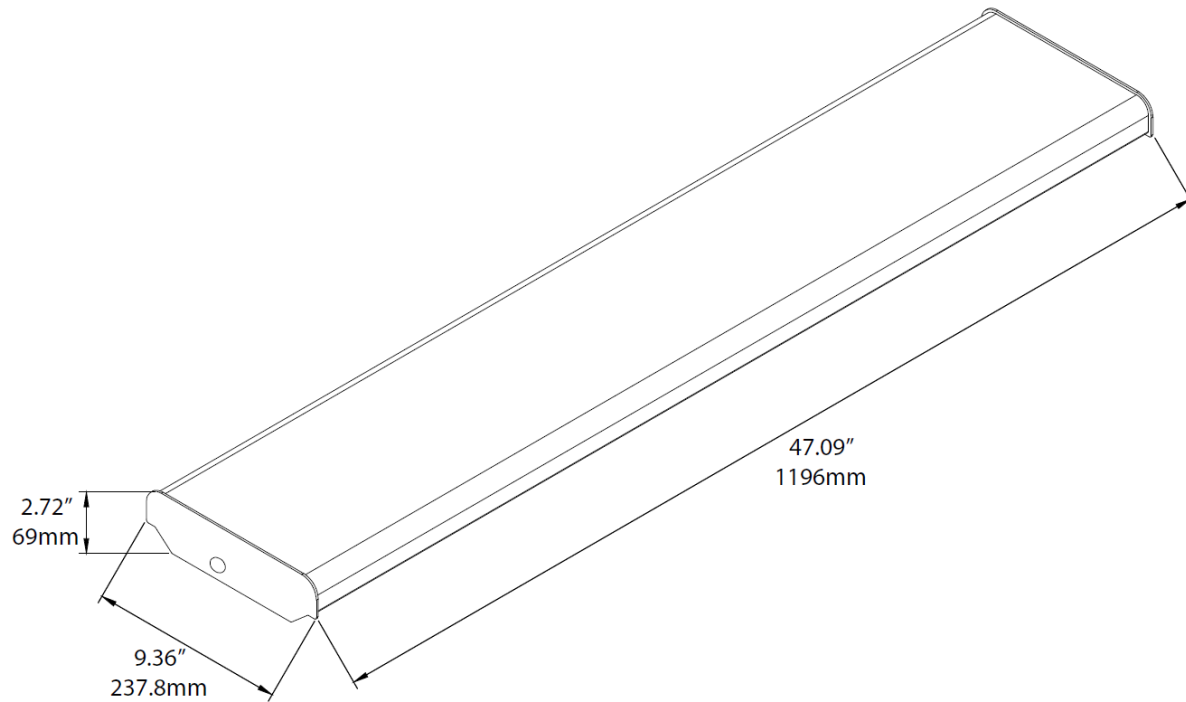

Series	4 FOOT	Color Temperature	Controls
LOC-4FTWA	22W 28W 34W 44W	3500K 4000K 5000K	D = 0-10V Dimming

MEASUREMENTS

MODEL	QUANTITY	WEIGHT	UPC CODE
LOC-4FTWA-MW(22/28/34/44)MCCT(35/40/50)D	1	lbs	00815586028047