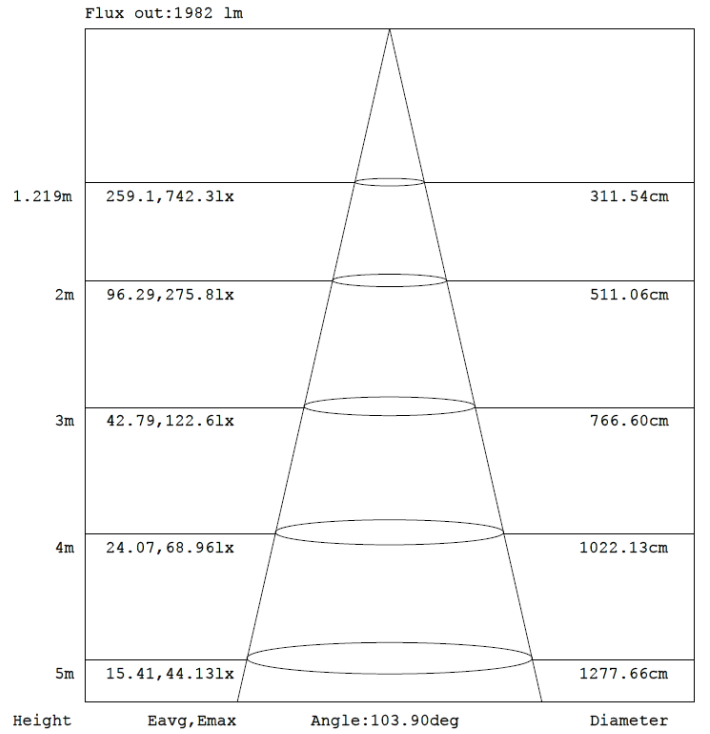

## 4 FOOT 22W

Note: The Curves indicate the illuminated area and the average illumination when the luminaire is at different distance.

## 4 FOOT 28W

Note: The Curves indicate the illuminated area and the average illumination when the luminaire is at different distance.