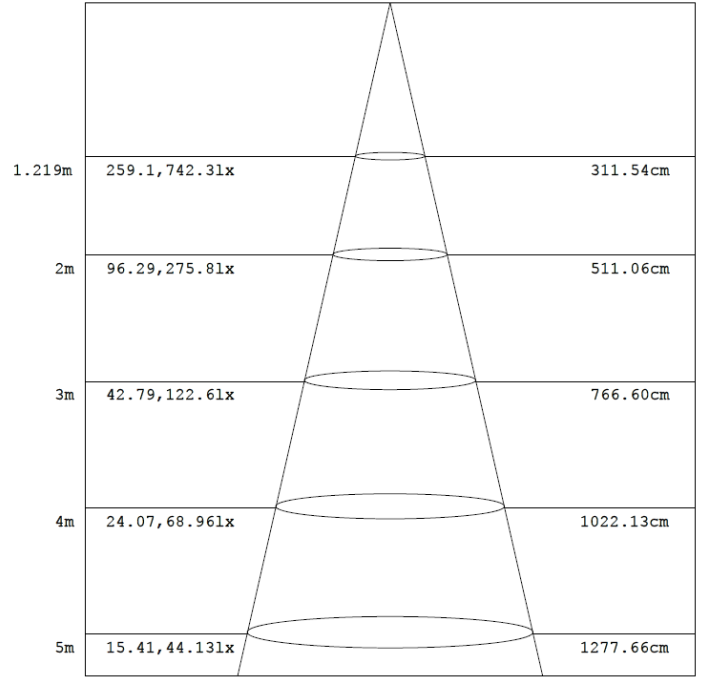

## 4 FOOT 22W

Note: The Curves indicate the illuminated area and the average illumination when the luminaire is at different distance.

## 4 FOOT 28W

Note: The Curves indicate the illuminated area and the average illumination when the luminaire is at different distance.

## 4 FOOT 34W

Flux out:1982 lm

Note: The Curves indicate the illuminated area and the average illumination when the luminaire is at different distance.

## 4 FOOT 44W

Flux out:2895 lm

Note: The Curves indicate the illuminated area and the average illumination when the luminaire is at different distance.