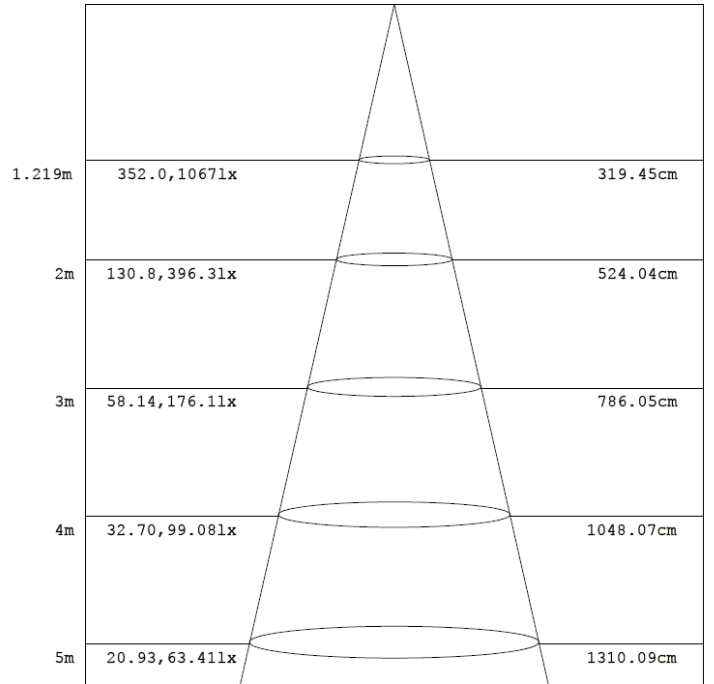

## 4 FOOT 22W

Note: The Curves indicate the illuminated area and the average illumination when the luminaire is at different distance.

## 4 FOOT 28W

Note: The Curves indicate the illuminated area and the average illumination when the luminaire is at different distance.

## 4 FOOT 34W

Flux out:1982 lm

Note: The Curves indicate the illuminated area and the average illumination when the luminaire is at different distance.

## 4 FOOT 44W

Flux out:2895 lm

Note: The Curves indicate the illuminated area and the average illumination when the luminaire is at different distance.