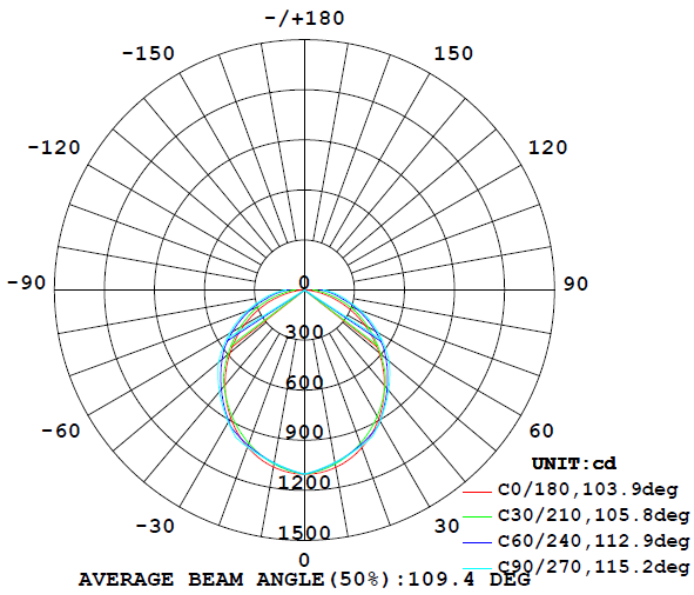

## 4 FOOT 22W

Note: The Curves indicate the illuminated area and the average illumination when the luminaire is at different distance.

## 4 FOOT 28W

Note: The Curves indicate the illuminated area and the average illumination when the luminaire is at different distance.