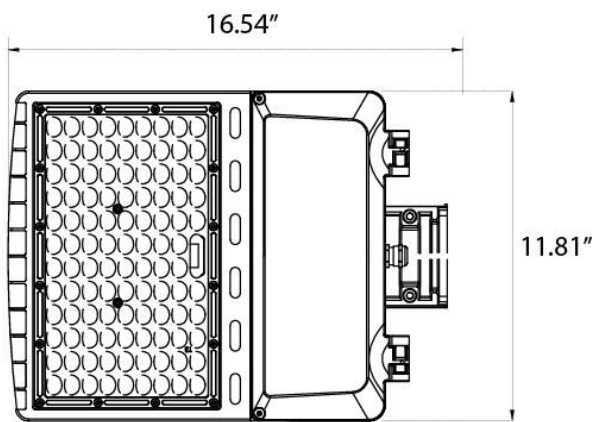

MEASUREMENTS

75W / 100W / 120W / 150W

160W / 200W / 240W / 320W

MODEL	QUANTITY	WEIGHT	UPC CODE
LOC-RGAL-MW(75/100/120/150)50KD-T3LV	1	8.25lbs	00810050941327
LOC-RGAL-MW(160/200/240/320)50KD-T3LV	1	15.25lbs	00810050941723
LOC-RGAL-MW(75/100/120/150)50KD-T3HV	1	8.25lbs	00810050942782
LOC-RGAL-MW(160/200/240/320)50KD-T3HV	1	15.25lbs	00810050942775
LOC-RGAL-MW(75/100/120/150)MCCT(30/40/50)D-T3LV	1	8.25lbs	00810050941709
LOC-RGAL-MW(160/200/240/320)MCCT(30/40/50)D-T3LV	1	15.25lbs	00810050942768