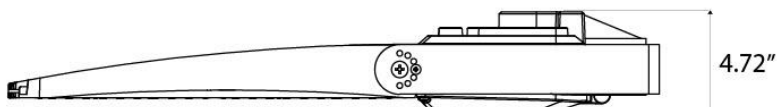

160W / 200W / 240W / 320W

MODEL	QUANTITY	WEIGHT	UPC CODE
LOC-RGAL-MW(75/100/120/150)50KD-T3LV	1	8.25lbs	00810050941327
LOC-RGAL-MW(160/200/240/320)50KD-T3LV	1	15.25lbs	00810050941723
LOC-RGAL-MW(75/100/120/150)50KD-T3HV	1	8.25lbs	00810050942782
LOC-RGAL-MW(160/200/240/320)50KD-T3HV	1	15.25lbs	00810050942775
LOC-RGAL-MW(75/100/120/150)MCCT(30/40/50)D-T3LV	1	8.25lbs	00810050941709
LOC-RGAL-MW(160/200/240/320)MCCT(30/40/50)D-T3LV	1	15.25lbs	00810050942768

WATTAGE	BUG RATING	EPA
75W	B3-U2-G2	0.96
100W	B3-U2-G3	0.96
120W	B3-U2-G3	0.96
150W	B4-U1-G3	0.96
160W	B5-U3-G3	1.96
200W	B5-U3-G3	1.96
240W	B5-U3-G4	1.96
320W	B5-U3-G4	1.96