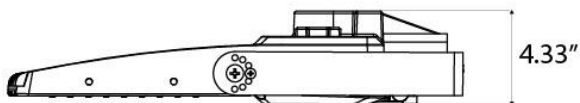

MEASUREMENTS

75W / 100W / 120W / 150W