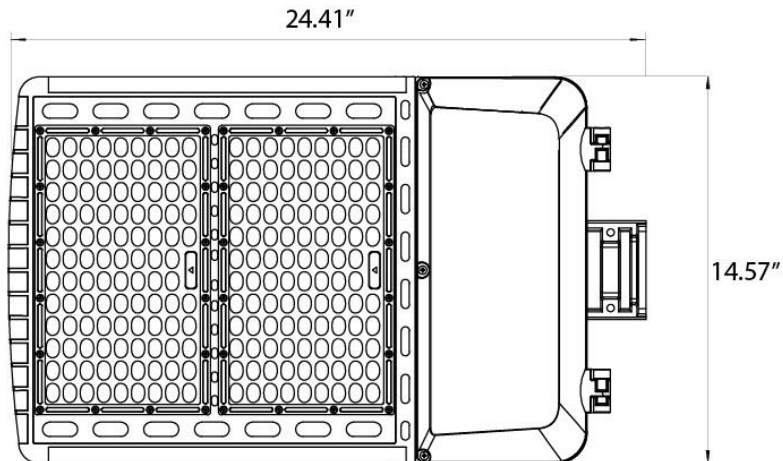

MEASUREMENTS

75W / 100W / 120W / 150W

160W / 200W / 240W / 320W

MODEL	QUANTITY	WEIGHT	UPC CODE
LOC-RGAL-MW(75/100/120/150)50KD-T3LV	1	8.25lbs	00810050941327
LOC-RGAL-MW(160/200/240/320)50KD-T3LV	1	15.25lbs	00810050941723
LOC-RGAL-MW(75/100/120/150)50KD-T3HV	1	8.25lbs	00810050942782
LOC-RGAL-MW(160/200/240/320)50KD-T3HV	1	15.25lbs	00810050942775
LOC-RGAL-MW(75/100/120/150)MCCT(30/40/50)D-T3LV	1	8.25lbs	00810050941709
LOC-RGAL-MW(160/200/240/320)MCCT(30/40/50)D-T3LV	1	15.25lbs	00810050942768