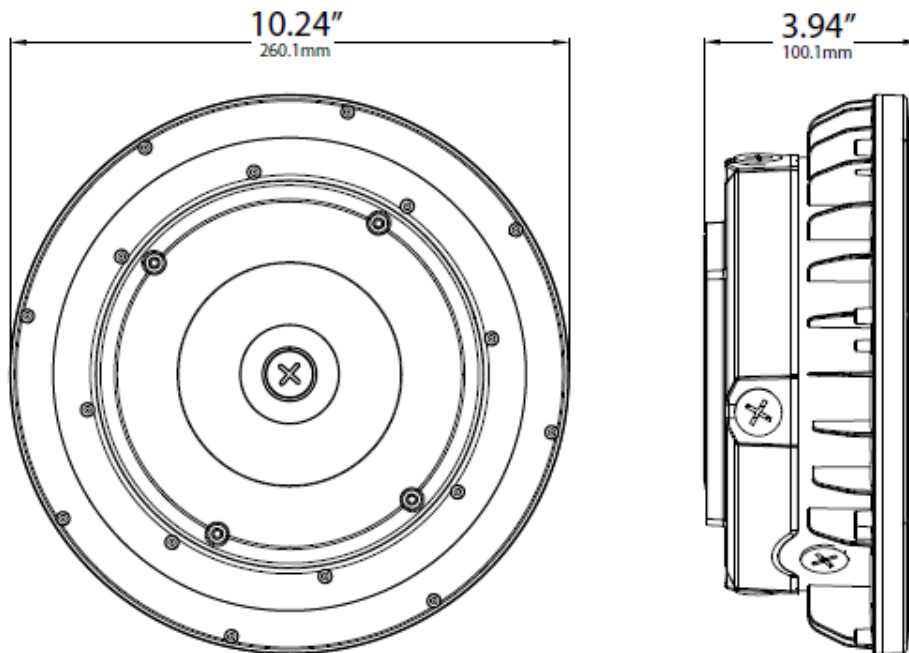

Bronze Housing

White Housing

LED Multi Wattage Multi CCT Round Canopy Light

CONSTRUCTION:

Heavy die-cast aluminum housing with polyester powder-coated finish

OPTICAL SYSTEM:

Seoul 2835 LED chips. Frosted lens. 135° beam angle.

MEASUREMENTS

MODEL	QUANTITY	WEIGHT	UPC CODE
LOC-RDCP-MW(40/50/60/75)MCCT(30/40/50)DLV	1	4.85 lbs	00810050941532