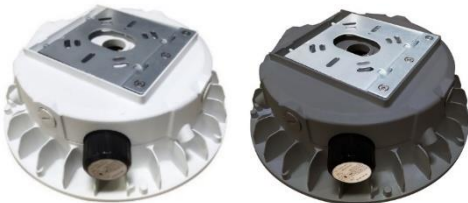

MOUNTING OPTION:

Wall Mounting
Quick Mount Back Plate

DLC Product ID:

- LOC-RDCP-MW(40/50/60/75)MCCT(30/40/50)DLV – S-OYSRW7

OPTIONAL ACCESSORIES: