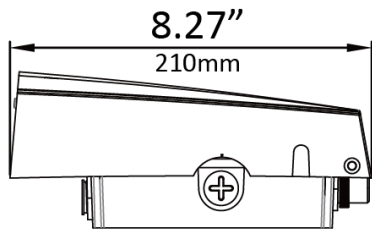

MEASUREMENTS

20W / 30W / 40W / 50W

50W / 60W / 80W / 100W

MODEL	QTY	NET WEIGHT	MASTER CARTON SIZE	GROSS WEIGHT	PCS CTN	UPC CODE
LOC-AWP-MW(20/30/40/50)MCCT(30/40/50)D	1	5.51lbs	16.14" x 9.84" x 15.75"	35.27lbs	6	00810050942737
LOC-AWP-MW(50/60/80/100)MCCT(30/40/50)D	1	8.6lbs	23.23" x 12.2" x 18.9"	56.44lbs	6	00810050942744