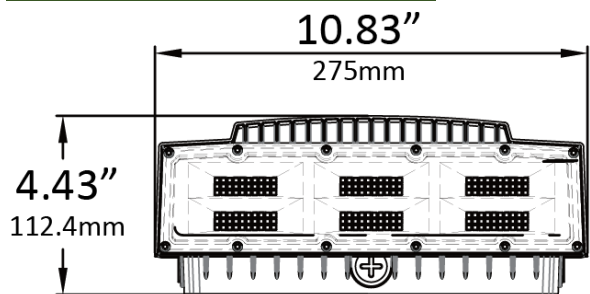

MEASUREMENTS

20W / 30W / 40W / 50W

50W / 60W / 80W / 100W

MODEL	QTY	NET WEIGHT	MASTER CARTON SIZE	GROSS WEIGHT	PCS CTN	UPC CODE
LOC-AWP-MW(20/30/40/50)MCCT(30/40/50)D	1	5.51lbs	16.14" x 9.84" x 15.75"	35.27lbs	6	00810050942737
LOC-AWP-MW(50/60/80/100)MCCT(30/40/50)D	1	8.6lbs	23.23" x 12.2" x 18.9"	56.44lbs	6	00810050942744