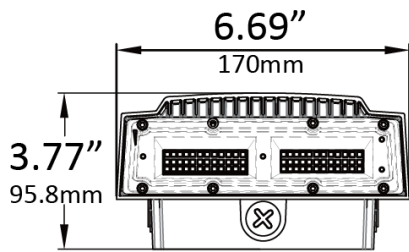

MEASUREMENTS

20W / 30W / 40W / 50W

50W / 60W / 80W / 100W

MODEL	QTY	NET WEIGHT	MASTER CARTON SIZE	GROSS WEIGHT	PCS CTN	UPC CODE
LOC-AWP-MW(20/30/40/50)MCCT(30/40/50)D	1	5.51lbs	16.14" x 9.84" x 15.75"	35.27lbs	6	00810050942737
LOC-AWP-MW(50/60/80/100)MCCT(30/40/50)D	1	8.6lbs	23.23" x 12.2" x 18.9"	56.44lbs	6	00810050942744