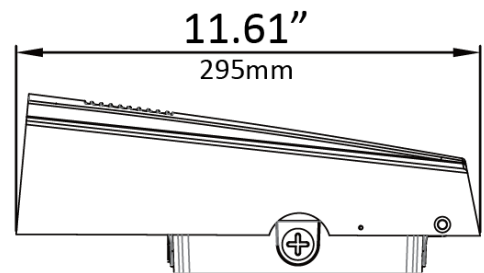

MEASUREMENTS

20W / 30W / 40W / 50W

50W / 60W / 80W / 100W

MODEL	QTY	NET WEIGHT	MASTER CARTON SIZE	GROSS WEIGHT	PCS CTN	UPC CODE
LOC-AWP-MW(20/30/40/50)MCCT(30/40/50)D	1	5.51lbs	16.14" x 9.84" x 15.75"	35.27lbs	6	00810050942737
LOC-AWP-MW(50/60/80/100)MCCT(30/40/50)D	1	8.6lbs	23.23" x 12.2" x 18.9"	56.44lbs	6	00810050942744