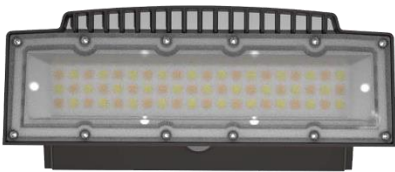

20W / 30W / 40W / 50W

50W / 60W / 80W / 100W

WATTAGE	BUG RATING
50W	B3-U1-G1
100W	B3-U1-G1

LED Multi Watt Multi CCT Adjustable Wall Pack Light Family Series

CONSTRUCTION:

Heavy die-cast aluminum housing with polyester powder-coated finish. Integral secondary heat sink to optimize thermal transfer and maximize performance of the LEDs.

OPTICAL SYSTEM:

Philips Lumiled 3030 LED chips. High quality tempered glass optics. 100° beam angle.

WARRANTY:

5-year limited warranty. Actual performance may differ as a result of end-user environment and application.

ELECTRICAL:

Available as 120-347V input. -40°C to 40°C, -40°F to 104°F

INSTALLATION & MOUNTING:

Wall mount.

CONTROLS & DIMMING:

0-10V dimming comes standard.

FEATURES

- Default Wattage:
 - 50W
 - 100W
- Default CCT: 5,000K
- Photocell included
- IP65 rated
- Easy installation and maintenance
- Corrosion and rust proof
- 50,000 hours lifetime