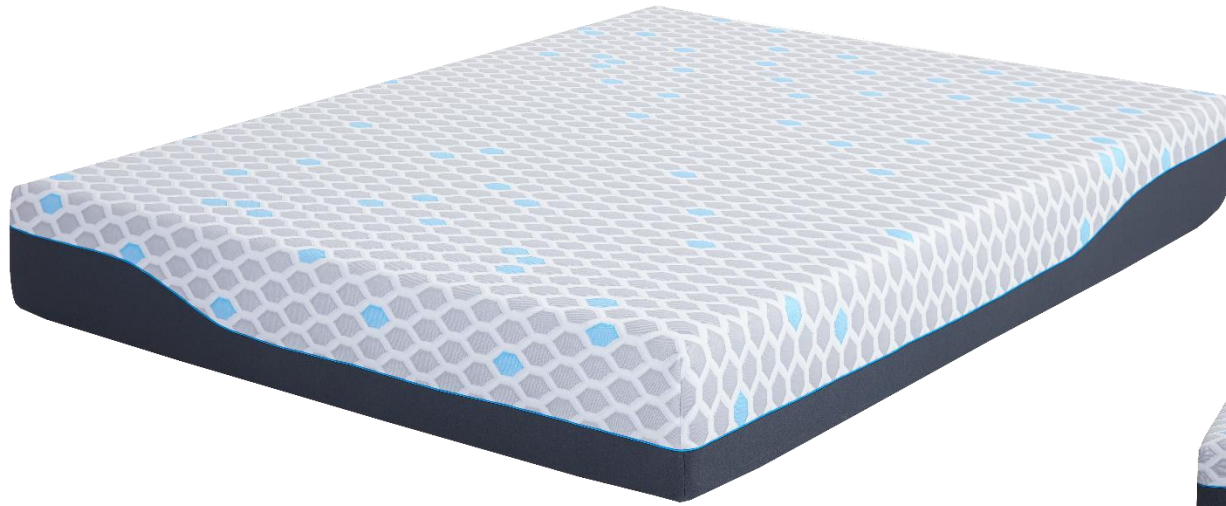

Jacquard Fabric Cover Mattress

10" option

Model	Dimensions L x W x H (in.)	Weight (lbs.)
LOC-10MAT-JFCBC-TXL	80" x 38" x 10"	45
LOC-10MAT-JFCBC-F	75" x 53" x 10"	55
LOC-10MAT-JFCBC-Q	80" x 60" x 10"	67
LOC-10MAT-JFCBC-K	80" x 76" x 10"	81
LOC-10MAT-JFCBC-CK	84" x 72" x 10"	81

Model Number	Size	Style	Cover	Material
LOC-10MAT-JFCBC-TXL	10"	Twin XL	Jacquard Fabric Cover	2.5" Gel Bamboo Charcoal AeroFusion Memory Foam 2.5" Liquid Gel Flex Foam 5" Flex Support Base Foam
LOC-10MAT-JFCBC-F	10"	Full	Jacquard Fabric Cover	2.5" Gel Bamboo Charcoal AeroFusion Memory Foam 2.5" Liquid Gel Flex Foam 5" Flex Support Base Foam
LOC-10MAT-JFCBC-Q	10"	Queen	Jacquard Fabric Cover	2.5" Gel Bamboo Charcoal AeroFusion Memory Foam 2.5" Liquid Gel Flex Foam 5" Flex Support Base Foam
LOC-10MAT-JFCBC-K	10"	King	Jacquard Fabric Cover	2.5" Gel Bamboo Charcoal AeroFusion Memory Foam 2.5" Liquid Gel Flex Foam 5" Flex Support Base Foam
LOC-10MAT-JFCBC-CK	10"	Cal King	Jacquard Fabric Cover	2.5" Gel Bamboo Charcoal AeroFusion Memory Foam 2.5" Liquid Gel Flex Foam 5" Flex Support Base Foam