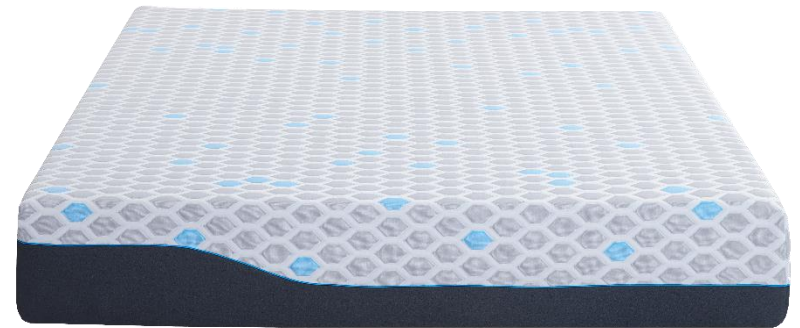

Jacquard Fabric Cover Mattress

10" option

Model	Dimensions L x W x H (in.)	Weight (lbs.)
LOC-10MAT-JFCBC-TXL	80" x 38" x 10"	45
LOC-10MAT-JFCBC-F	75" x 53" x 10"	55
LOC-10MAT-JFCBC-Q	80" x 60" x 10"	67
LOC-10MAT-JFCBC-K	80" x 76" x 10"	81
LOC-10MAT-JFCBC-CK	84" x 72" x 10"	81

Model Number	Size	Style	Cover	Material
LOC-10MAT-JFCBC-TXL	10"	Twin XL	Jacquard Fabric Cover	2.5" Gel Bamboo Charcoal AeroFusion Memory Foam 2.5" Liquid Gel Flex Foam 5" Flex Support Base Foam
LOC-10MAT-JFCBC-F	10"	Full	Jacquard Fabric Cover	2.5" Gel Bamboo Charcoal AeroFusion Memory Foam 2.5" Liquid Gel Flex Foam 5" Flex Support Base Foam
LOC-10MAT-JFCBC-Q	10"	Queen	Jacquard Fabric Cover	2.5" Gel Bamboo Charcoal AeroFusion Memory Foam 2.5" Liquid Gel Flex Foam 5" Flex Support Base Foam
LOC-10MAT-JFCBC-K	10"	King	Jacquard Fabric Cover	2.5" Gel Bamboo Charcoal AeroFusion Memory Foam 2.5" Liquid Gel Flex Foam 5" Flex Support Base Foam
LOC-10MAT-JFCBC-CK	10"	Cal King	Jacquard Fabric Cover	2.5" Gel Bamboo Charcoal AeroFusion Memory Foam 2.5" Liquid Gel Flex Foam 5" Flex Support Base Foam